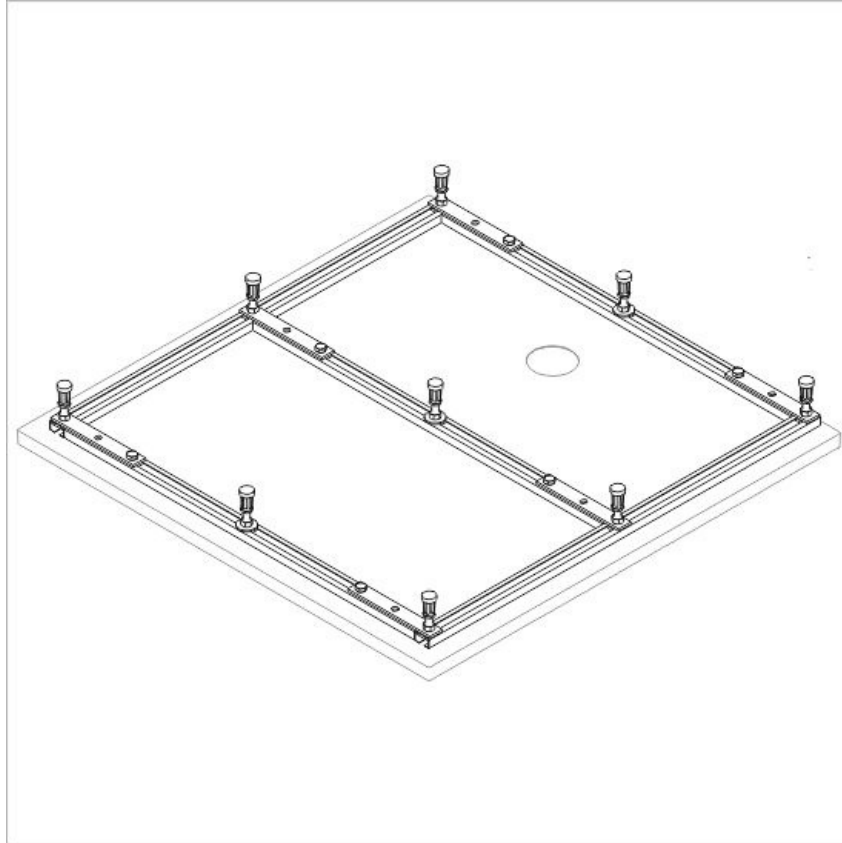

Base frame for mineral cast - shower tray 1500x1500

BASE FRAME FOR MINERAL CAST - SHOWER TRAY

Product number: 118993

The base frame is a very easy, fast and stable shower tray installation system. The feet of the Hoesch frames can be adjusted in height.

Typ	118993
-----	--------

Material	Special accessories for shower trays
----------	--------------------------------------

EAN code	4144559127231
----------	---------------

Intrasat weight	0.0
-----------------	-----