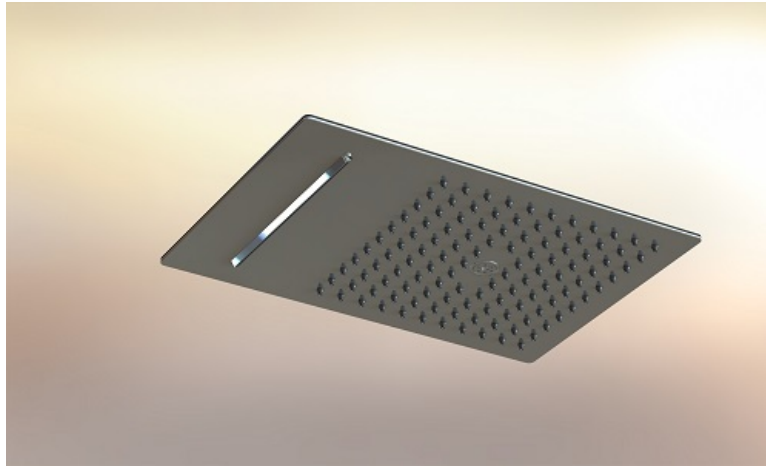

Panel SensePerience 4,0 kW

PANEL SENSEPERIENCE 4,0 KW

Product number: 68156.551

The high-quality SensePerience steam panel can be selected as a suitable enhancement for existing showering cabins. It also offers you considerable scope in new bathrooms to customise the shower cabin to your taste. Extremely practical and intuitive to use, the modern touch-screen panel allows for easy and precise control of all functions - from the radio sound system and Bluetooth connection through to the lighting with colour changer and the powerful steam generator. The matching rain shower also offers an exclusive and pleasant choice: you can select between "Waterfall" for a waterfall showering experience or the "Cool down" nozzle to feel like you are surrounded by mist. Hoesch's SensePerience Steam Panel provides the best conditions to escape the stress of everyday life at the touch of a button and to enjoy relaxation and sensual well-being at home.

Typ	68156.551
Width	113
Height	2100
Intrasat weight	25.0
Colour	Silver
EAN code	4044559337671
Depth	113