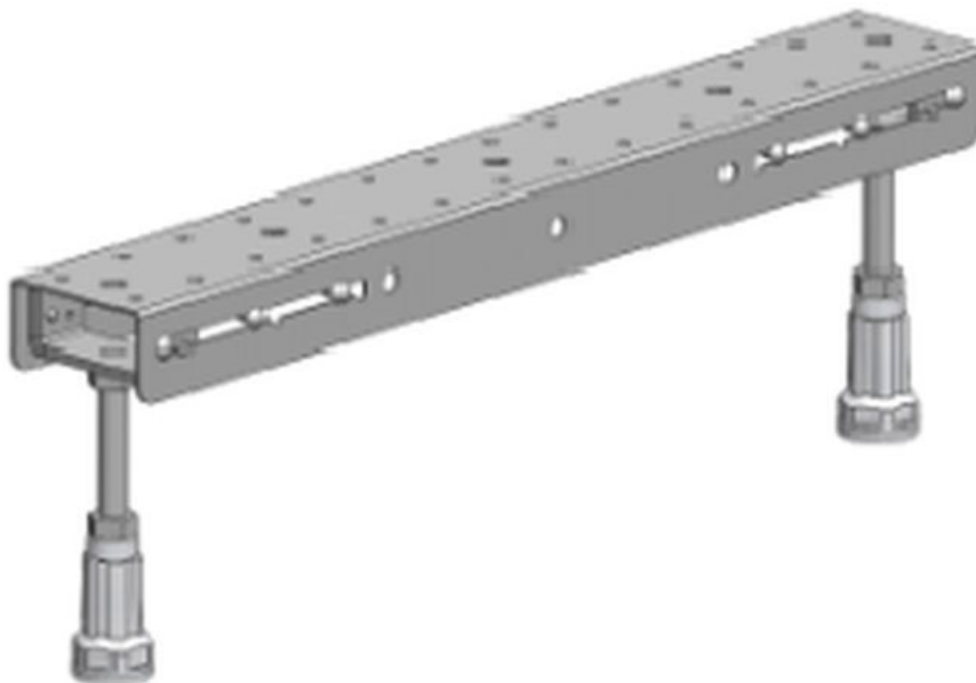

## 1 Pair of tub feet

### 1 PAIR OF TUB FEET

Product number: 690705

1 pair of HOESCH tub feet for all bath tub models without apron and without external panelling.

---

Typ	690705
-----	--------

---

Material	Special accessories for bathtub
----------	---------------------------------