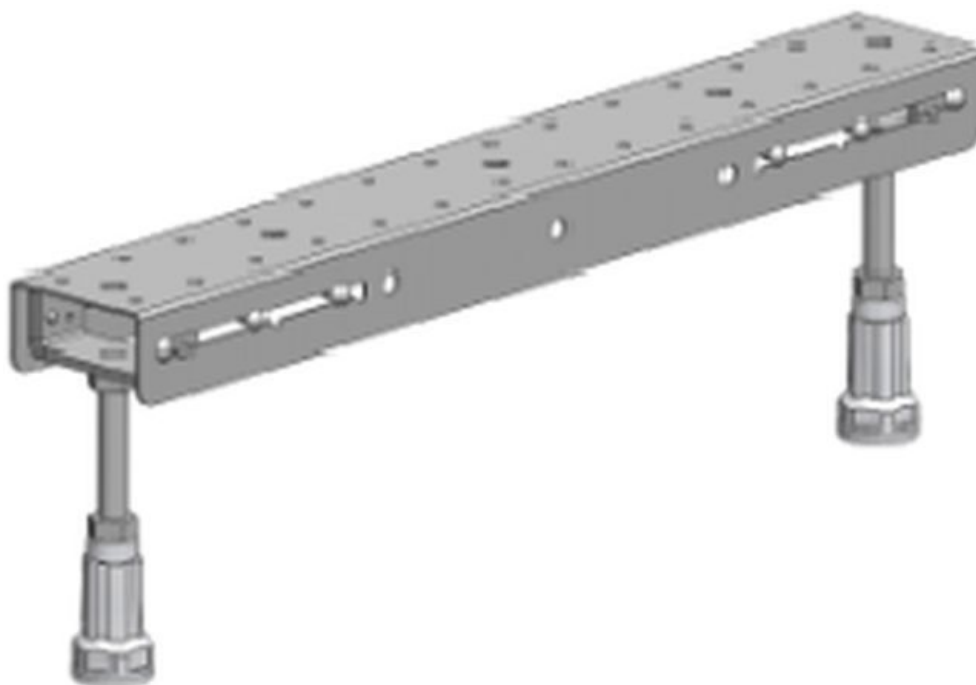

1 Pair of tub feet

1 PAIR OF TUB FEET

Product number: 690705

1 pair of HOESCH tub feet for all bath tub models without apron and without external panelling.

Typ	690705
-----	--------

Material	Special accessories for bathtub
----------	---------------------------------

EAN code	4018232318035
----------	---------------

Intrasat weight	3.0
-----------------	-----