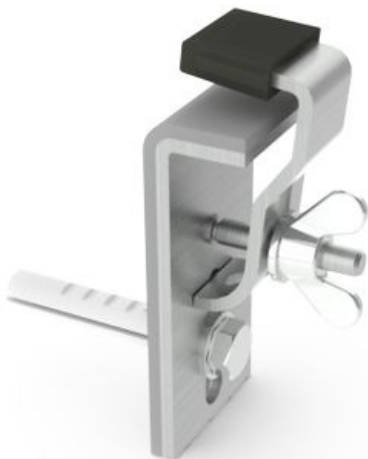

1 Set bathtub anchor

1 SET BATHTUB ANCHOR

Product number: 690401

1 Set bathtub anchor for support of bathtub rim and easier mounting: 2 pieces with clamping fixture, 1 piece without clamping fixture.

Typ	690401
Material	Special accessories for bathtub
EAN code	4044559144613
Intrasat weight	0.5