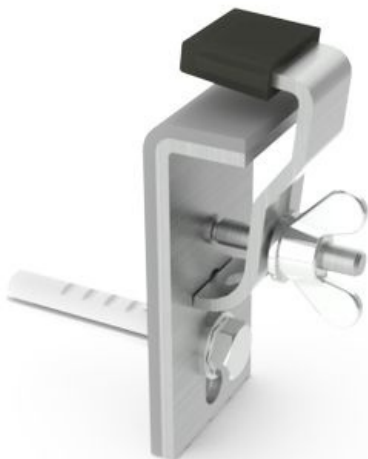

## 1 Set bathtub anchor

### 1 SET BATHTUB ANCHOR

Product number: 690401

1 Set bathtub anchor for support of bathtub rim and easier mounting: 2 pieces with clamping fixture, 1 piece without clamping fixture.

---

Typ	690401
-----	--------

---

Material	Special accessories for bathtub
----------	---------------------------------

---

EAN code	4044559144613
----------	---------------

---

Intrasat weight	0.5
-----------------	-----