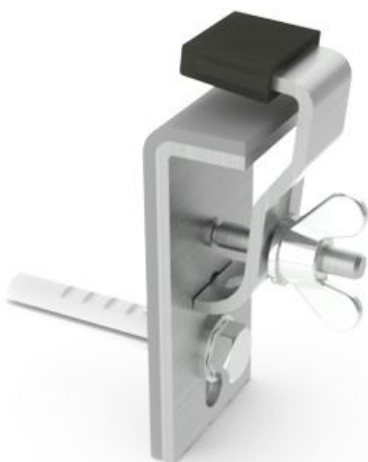

1 Set bathtub anchor

1 SET BATHTUB ANCHOR

Product number: 690401

1 Set bathtub anchor for support of bathtub rim and easier mounting: 2 pieces with clamping fixture, 1 piece without clamping fixture.

Typ	690401
-----	--------

Material	Special accessories for bathtub
----------	---------------------------------

EAN code	4044559144613
----------	---------------

Intrasat weight	0.5
-----------------	-----