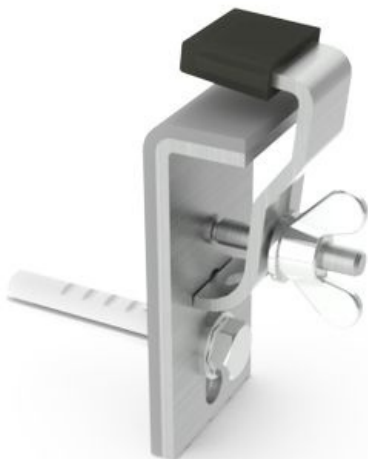

1 Set bathtub anchor

1 SET BATHTUB ANCHOR

Product number: 690401

1 Set bathtub anchor for support of bathtub rim and easier mounting: 2 pieces with clamping fixture, 1 piece without clamping fixture.

Typ	690401
-----	--------

Material	Special accessories for bathtub
----------	---------------------------------

EAN code	4044559144613
----------	---------------

Intrasat weight	0.5
-----------------	-----