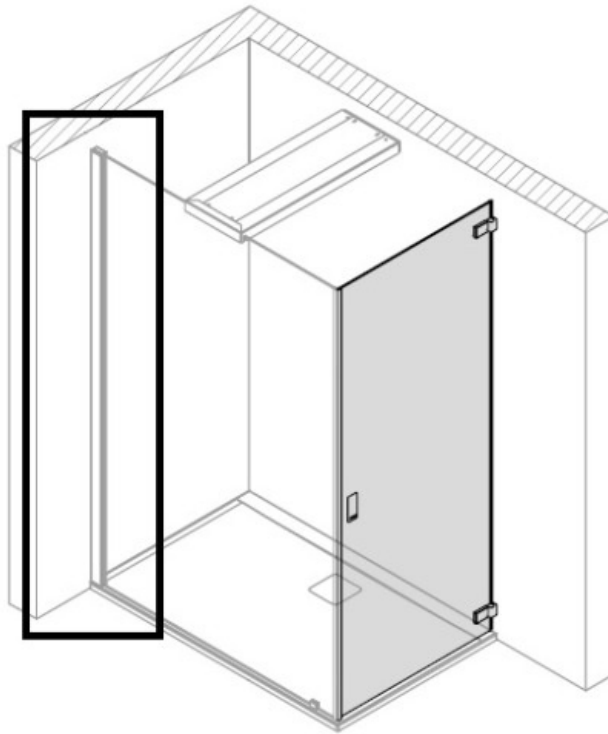

Wall profile 2200 mm for attachment of the Glas panel 8mm

WALL PROFILE 2200 MM FOR ATTACHMENT OF THE GLAS PANEL 8MM

Product number: 149066

with stainless steel look for attachment of the glass panel (8 mm, glass provided by customer). The wall connection profile can be shortened to the desired length during fitting. Adjustment range of the wall connection profile: +/-8mm

Colour	Stainless steel
Typ	149066
Length	2200
Width	30
Height	30
Material	Special accessories for shower enclosures
EAN code	4044559068544