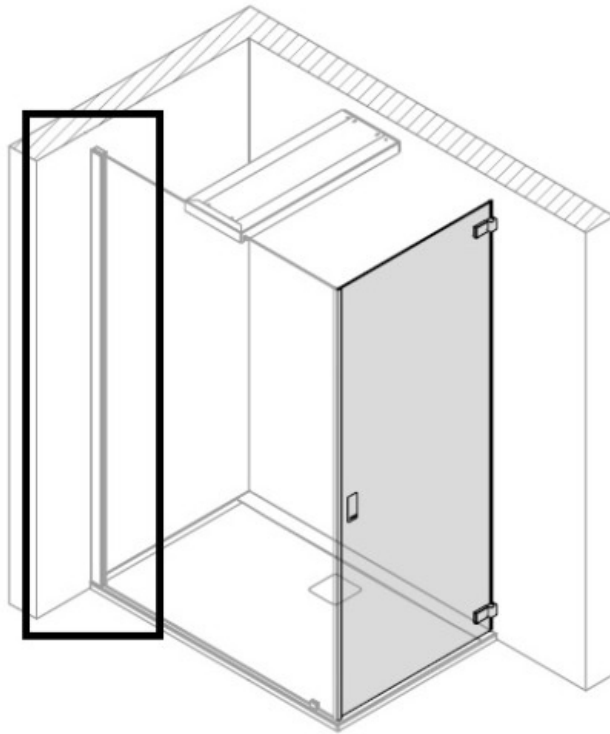

Wall profile 2200 mm for attachment of the Glas panel 8mm

WALL PROFILE 2200 MM FOR ATTACHMENT OF THE GLAS PANEL 8MM

Product number: 149066

with stainless steel look for attachment of the glass panel (8 mm, glass provided by customer). The wall connection profile can be shortened to the desired length during fitting. Adjustment range of the wall connection profile: +/-8mm

Colour	Stainless steel
Typ	149066
Length	2200
Width	30
Height	30
Material	Special accessories for shower enclosures
EAN code	4044559068544