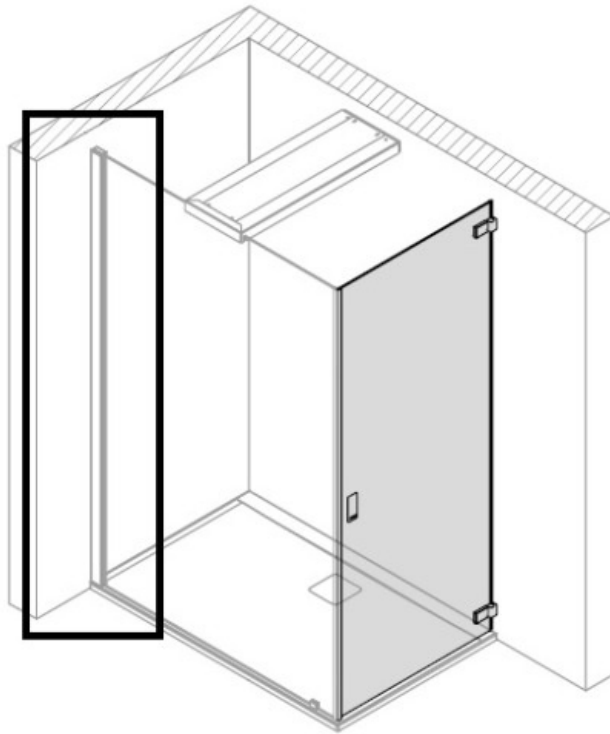

## Wall profile 2200 mm for attachment of the Glas panel 8mm

### WALL PROFILE 2200 MM FOR ATTACHMENT OF THE GLAS PANEL 8MM

Product number: 149066

with stainless steel look for attachment of the glass panel (8 mm, glass provided by customer). The wall connection profile can be shortened to the desired length during fitting. Adjustment range of the wall connection profile: +/-8mm

Colour	Stainless steel
Typ	149066
Length	2200
Width	30
Height	30
Material	Special accessories for shower enclosures
EAN code	4044559068544