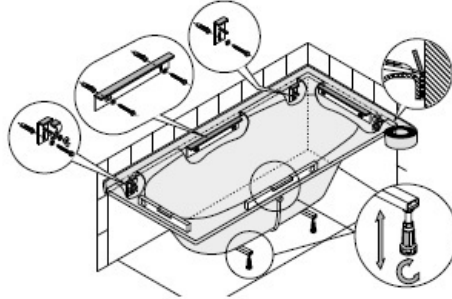

## Mounting set for bathtubs

### MOUNTING SET FOR BATHTUBS

Product number: 6911

Mounting set for bathtubs consists of: 1 Pair of tub feet, 1 Set bathtub anchor, 1 Set tub strips, Wall connection profile

---

Typ	6911
Material	Special accessories for bathtub
EAN code	4044559039575
Intrasat weight	2.5