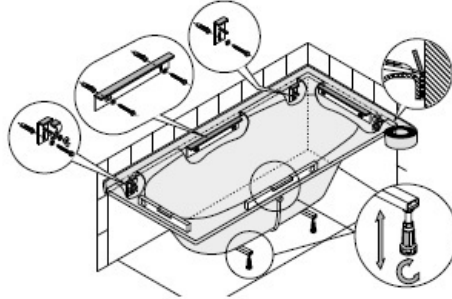

Mounting set for bathtubs

MOUNTING SET FOR BATHTUBS

Product number: 6911

Mounting set for bathtubs consists of: 1 Pair of tub feet, 1 Set bathtub anchor, 1 Set tub strips, Wall connection profile

---

Typ	6911
Material	Special accessories for bathtub
EAN code	4044559039575
Intrasat weight	2.5