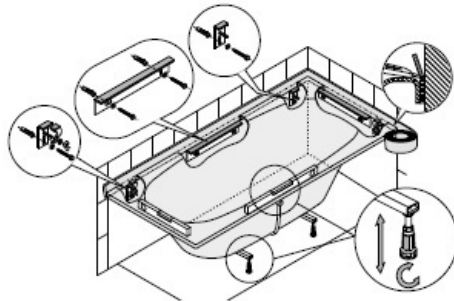

Mounting set for bathtubs

MOUNTING SET FOR BATHTUBS

Product number: 6911

Mounting set for bathtubs consists of: 1 Pair of tub feet, 1 Set bathtub anchor, 1 Set tub strips, Wall connection profile

Typ 6911

Material Special accessories for bathtub

EAN code 4044559039575

Intrasat weight 2.5