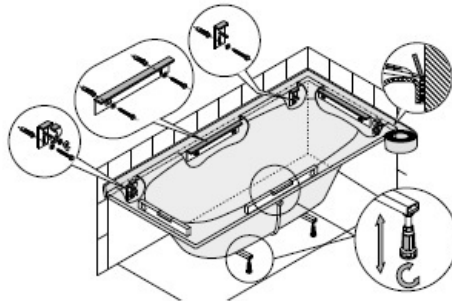

Mounting set for bathtubs

MOUNTING SET FOR BATHTUBS

Product number: 6911

Mounting set for bathtubs consists of: 1 Pair of tub feet, 1 Set bathtub anchor, 1 Set tub strips, Wall connection profile

| | |
|-----|------|
| Typ | 6911 |
|-----|------|