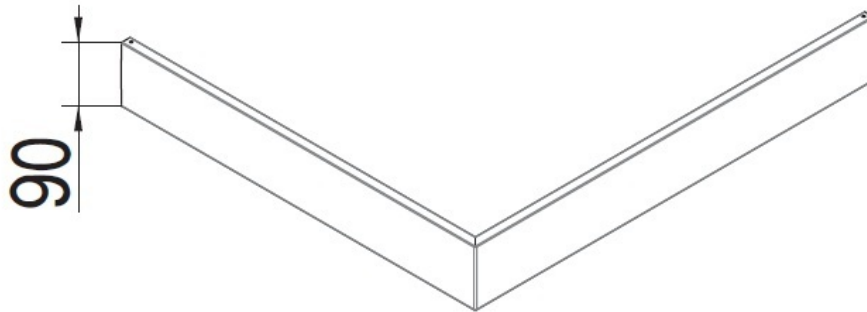

Apron for SensePerience

APRON FOR SENSEPERIENCE

Product number: Aluminiumschürze für SensePerience

The aluminium skirting is a special characteristic of HOESCH shower trays. Our specialists recommend using a shower cabin. It provides easy access to the space under the shower tray, which is important for any maintenance work. The cabin is made of aluminium and is available in white as standard.

Typ	Aluminiumschürze für SensePerience
Height	90
Material	Special accessories for steam cabin
EAN code	4044559067745
Intrasat weight	1.4