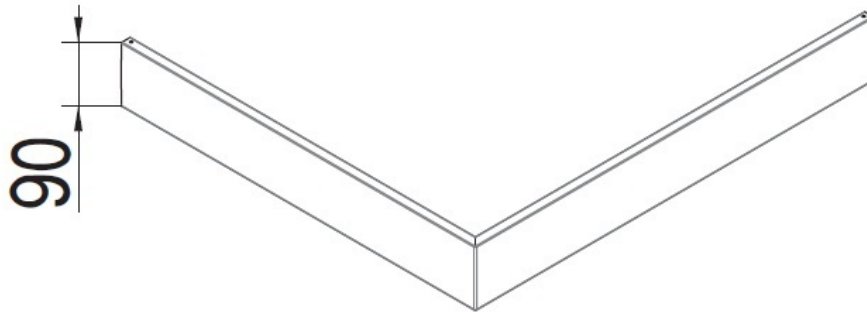

### APRON FOR SENSEPERIENCE

Product number: Aluminiumschürze für SensePerience

The aluminium skirting is a special characteristic of HOESCH shower trays. Our specialists recommend using a shower cabin. It provides easy access to the space under the shower tray, which is important for any maintenance work. The cabin is made of aluminium and is available in white as standard.

|                 |                                     |
|-----------------|-------------------------------------|
| Typ             | Aluminiumschürze für SensePerience  |
| Height          | 90                                  |
| Material        | Special accessories for steam cabin |
| EAN code        | 4044559067745                       |
| Intrasat weight | 1.4                                 |