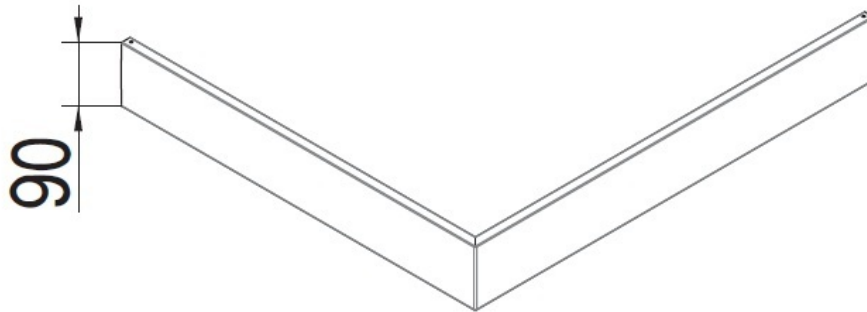

### APRON FOR SENSEPERIENCE

Product number: Aluminiumschürze für SensePerience

The aluminium skirting is a special characteristic of HOESCH shower trays. Our specialists recommend using a shower cabin. It provides easy access to the space under the shower tray, which is important for any maintenance work. The cabin is made of aluminium and is available in white as standard.

Typ	Aluminiumschürze für SensePerience
Height	90
Material	Special accessories for steam cabin
EAN code	4044559067745
Intrasat weight	1.4